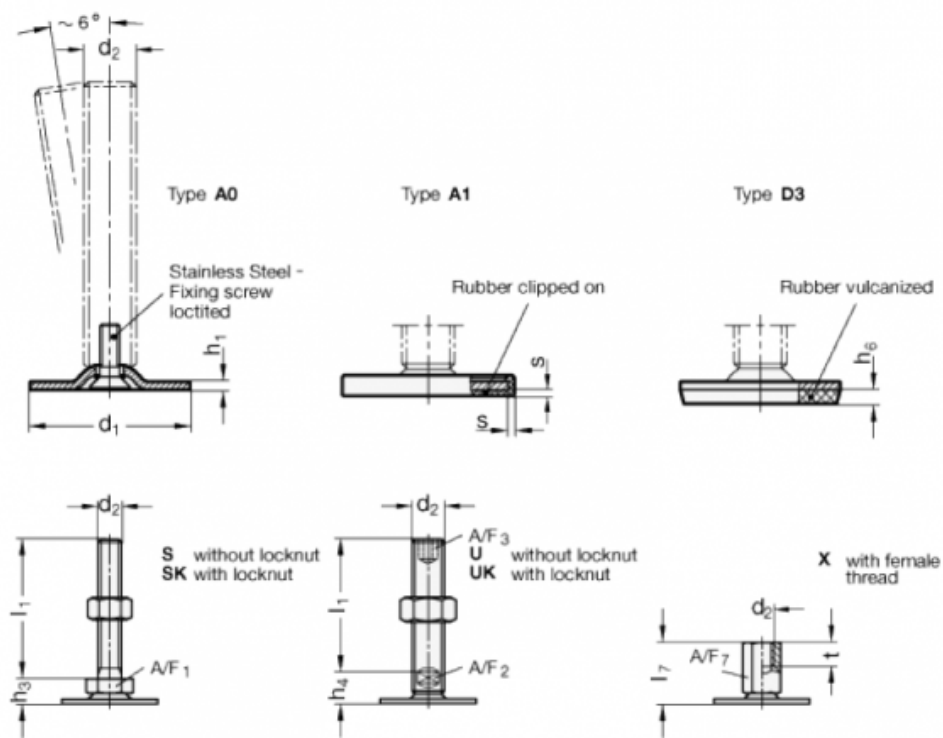

Data Sheet

Article number: 204080M24125A0U

Description: E+G levelling foot
GN 40-80-M24-125-A0-U

Note: U Without nut, Hexagon socket at the top, Wrench flat at the bottom

Measures

A/F2 = 19
A/F3 = 12
d1 = 80
d2 = M24
h1 = 3
h4 = 21
h6 =
l1 = 125